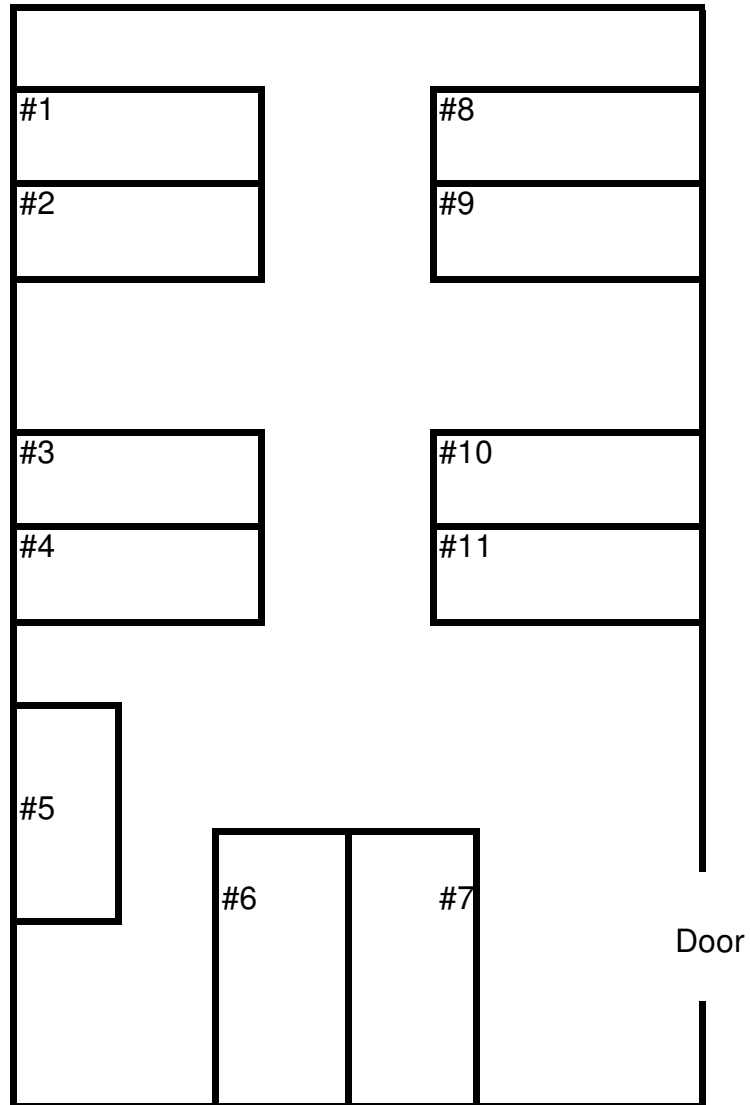

Marian Hall Conference Room Figure #2
Up to 11 Tables

17 Feet by 26 Feet (442 sq. ft.)