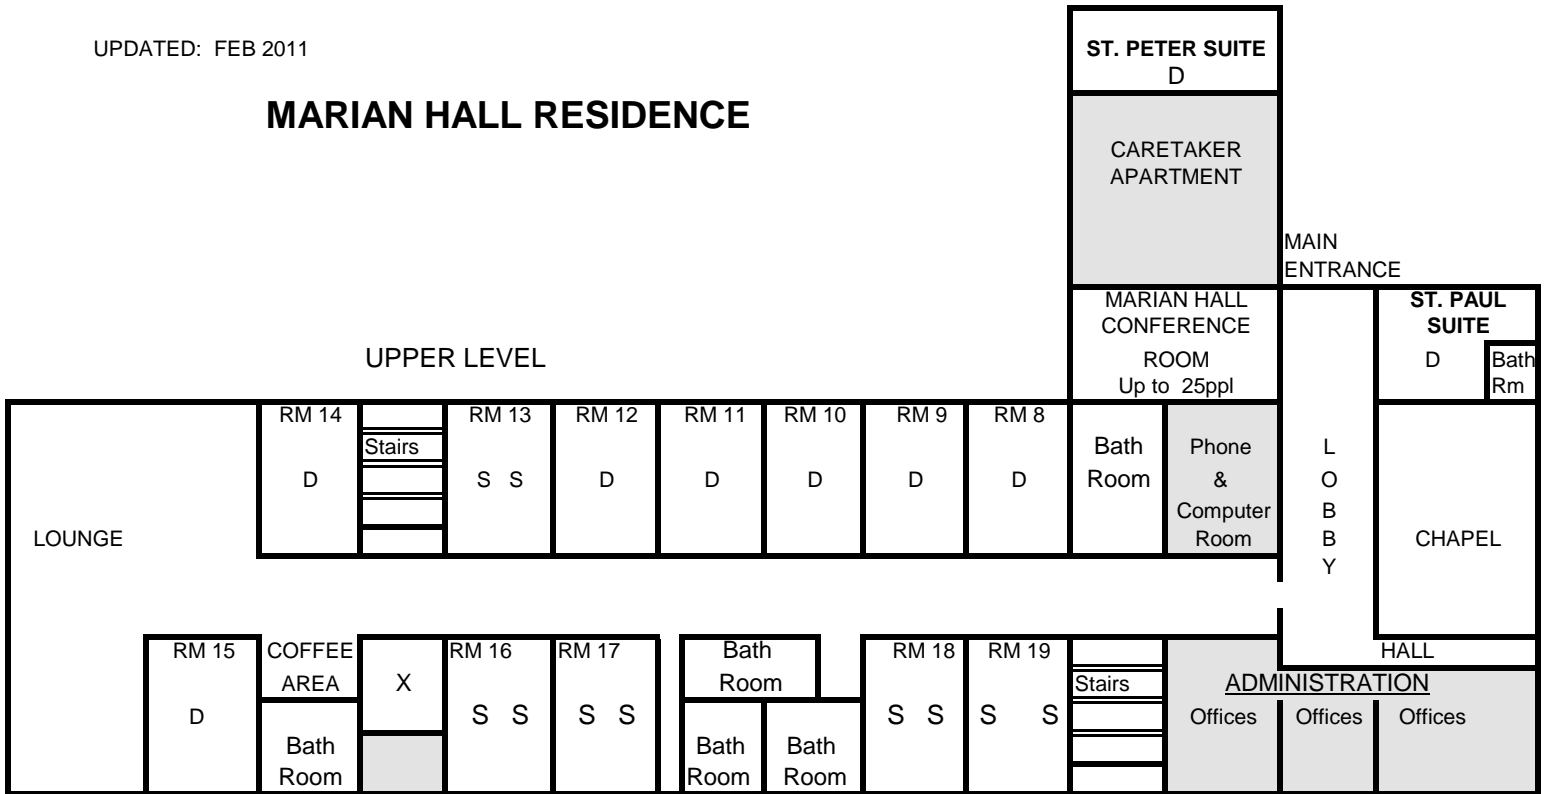

MARIAN HALL RESIDENCE

X = Powder Room

D = Double Bed
S = Single Bed

TOTAL BEDS:
TOTAL BEDROOMS:

Total Double Beds: 10
Total Single Beds: 10

Please note:

St. Peter or St. Paul Suite may or may not be assigned to this wing.

If assigned to this wing:

D = Double Bed
S = Single Bed

TOTAL BEDS:
TOTAL BEDROOMS:

Total Double Beds: 11
Total Single Beds: 10