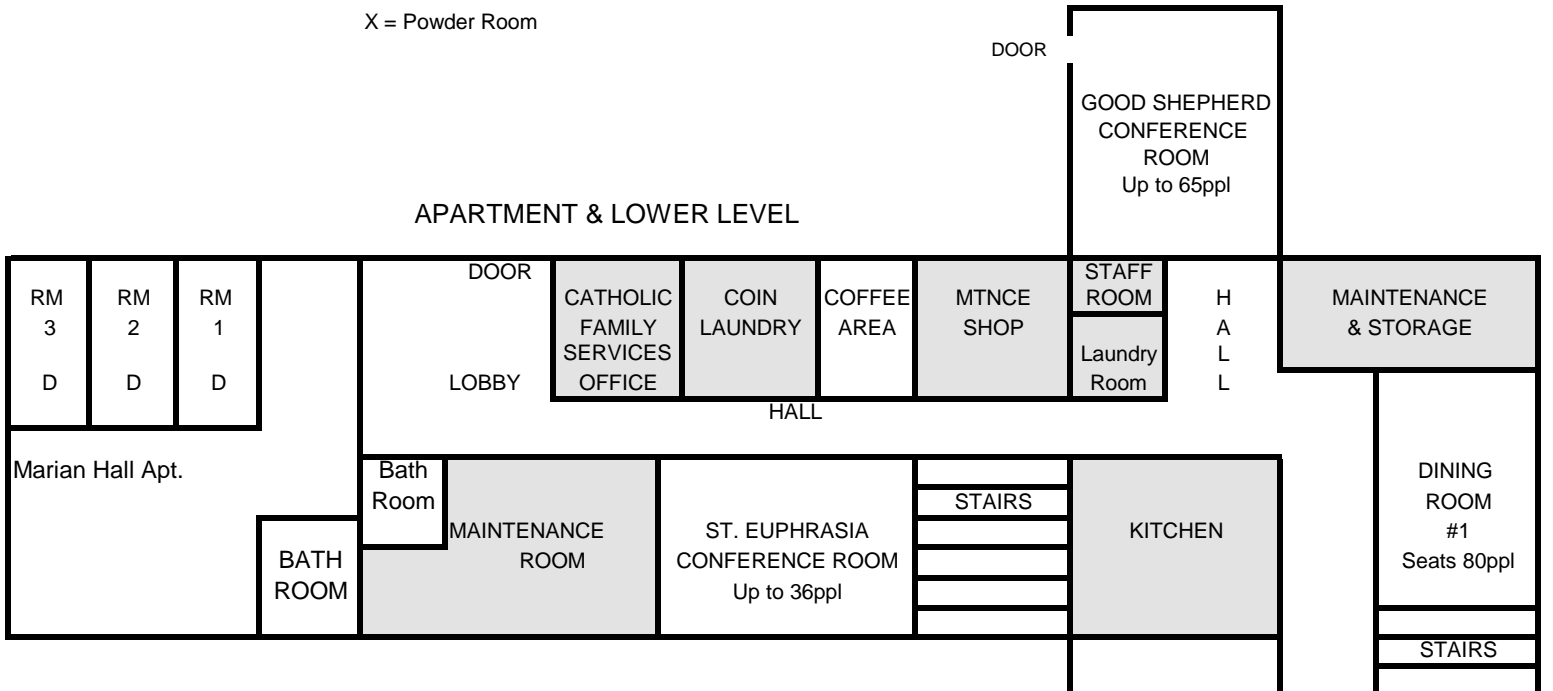

MARIAN HALL RESIDENCE

X = Powder Room

D = Double Bed
S = Single Bed

TOTAL BEDS:
TOTAL BEDROOMS:

Total Double Beds: 10
Total Single Beds: 10

Please note:

St. Peter or St. Paul Suite may or may not be assigned to this wing.

If assigned to this wing:

D = Double Bed
S = Single Bed

TOTAL BEDS:
TOTAL BEDROOMS:

Total Double Beds: 11
Total Single Beds: 10