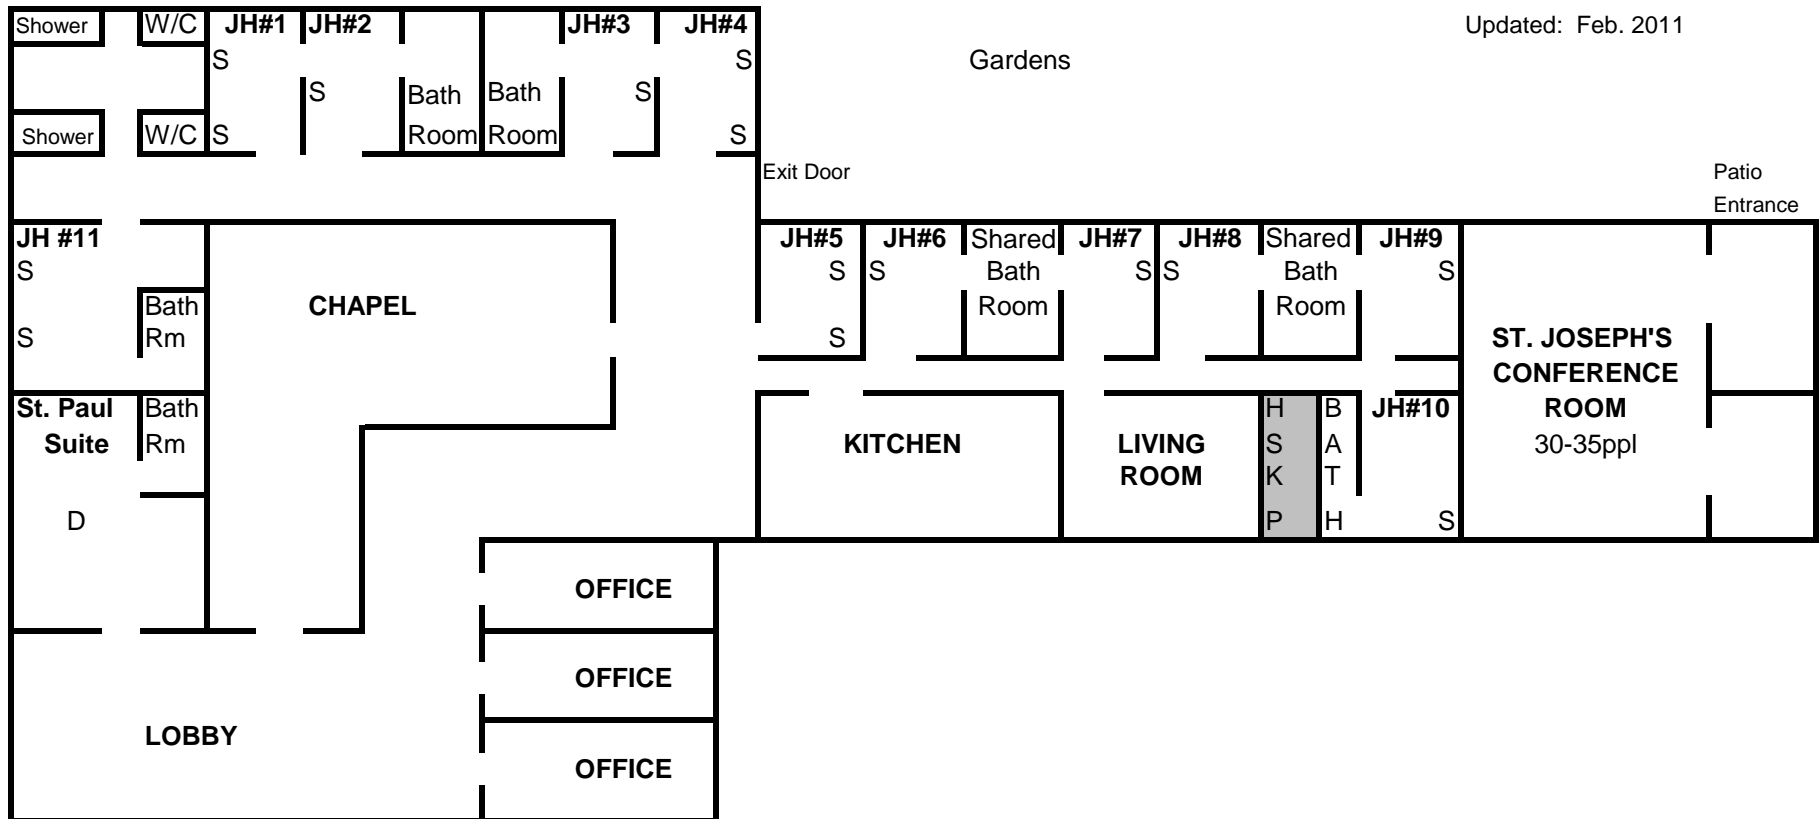

ST. JOSEPH'S RESIDENCE

Updated: Feb. 2011

D = Double Bed
 S = Single Bed
 W/C = Washroom

Total Beds:	15	Total Double Beds:	0
Total Bedrooms:	11	Total Single Beds:	15

Please note:

St. Paul Suite may or may not be assigned to this wing.

If assigned to this wing:

Total Beds:	16	Total Double Beds:	1
Total Bedrooms:	12	Total Single Beds:	15