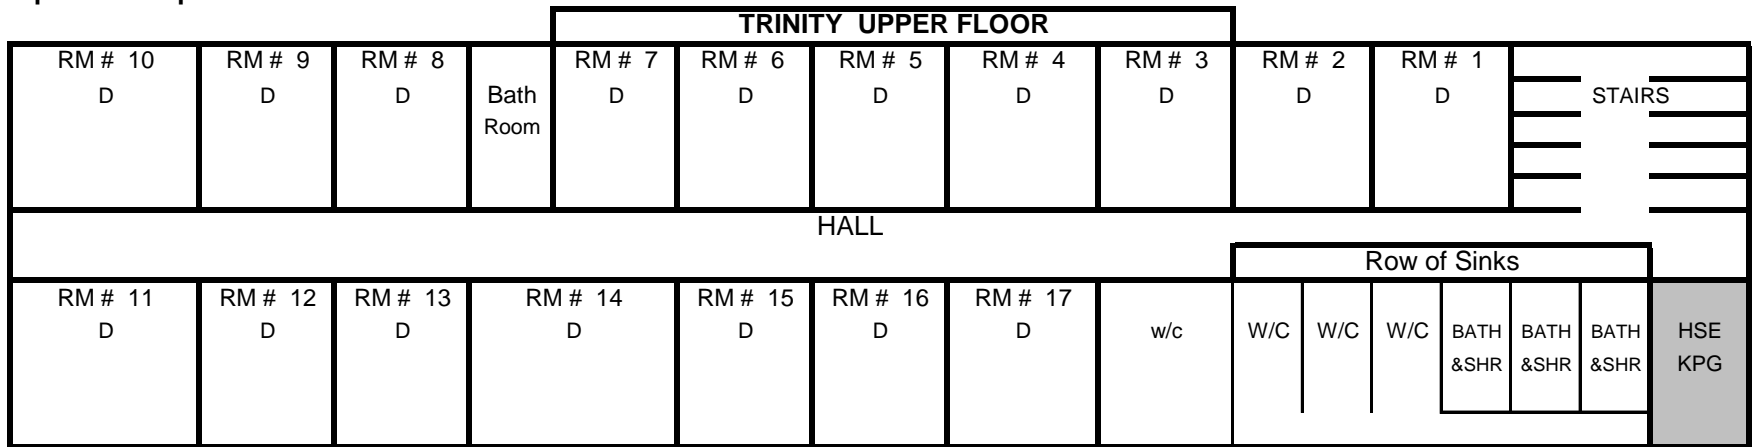

TRINITY RESIDENCE

Updated: Sept. 2010

D = Double Bed
S = Single Bed
W/C = Washroom

TOTAL BEDS: 27
TOTAL BEDROOMS: 23

Total Double Beds: 17
Total Single Beds: 10