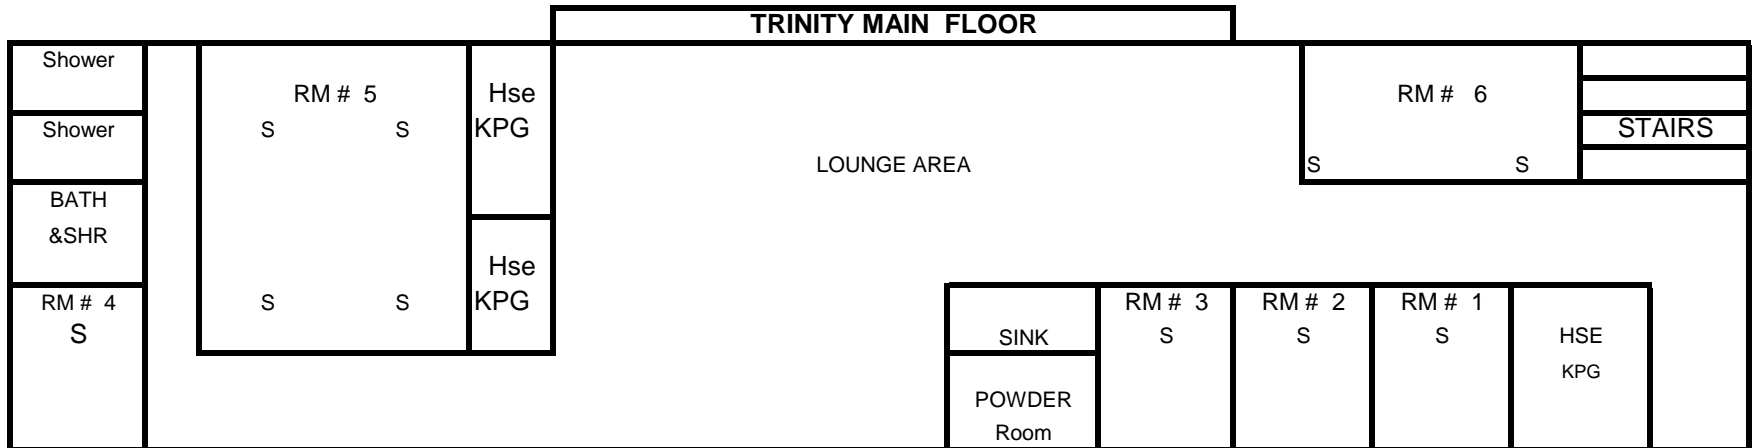

TRINITY RESIDENCE

Updated: Sept. 2010

D = Double Bed
S = Single Bed
W/C = Washroom

TOTAL BEDS: 27
TOTAL BEDROOMS: 23

Total Double Beds: 17
Total Single Beds: 10