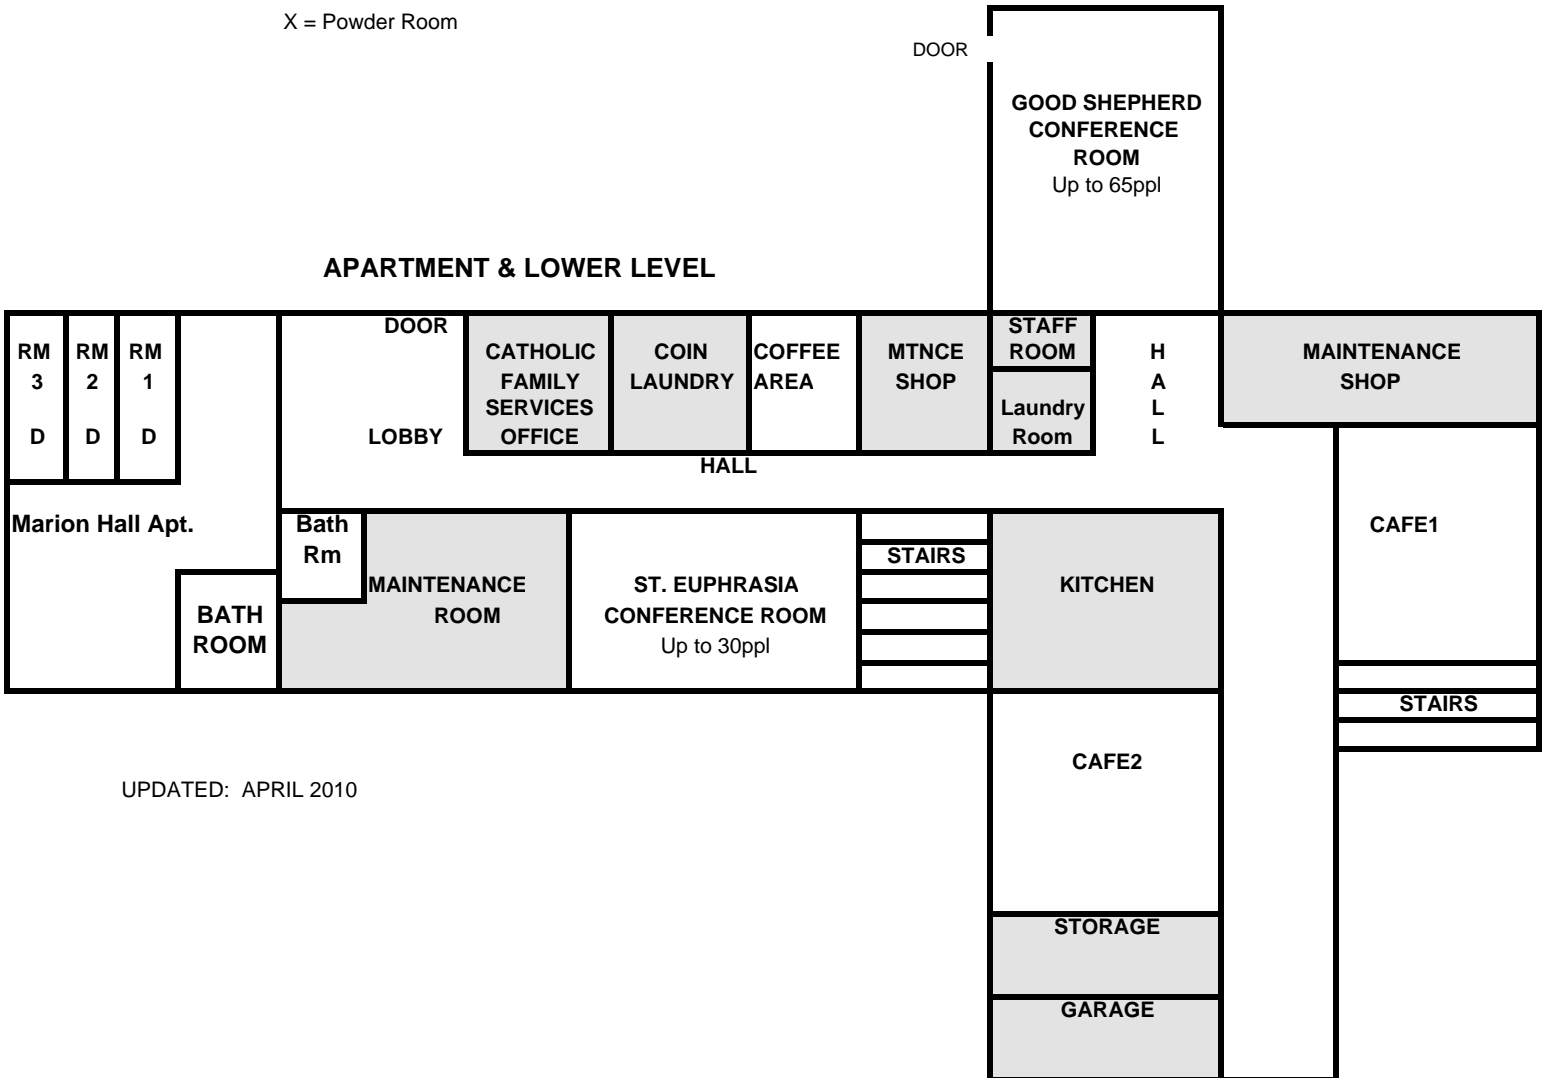

MARIAN HALL RESIDENCE

D = Double Bed
S = Single Bed

Priest Suite A : May or May not be included with the wing. Check first before assigning this room.

UPPER LEVEL

X = Powder Room

APARTMENT & LOWER LEVEL

UPDATED: APRIL 2010