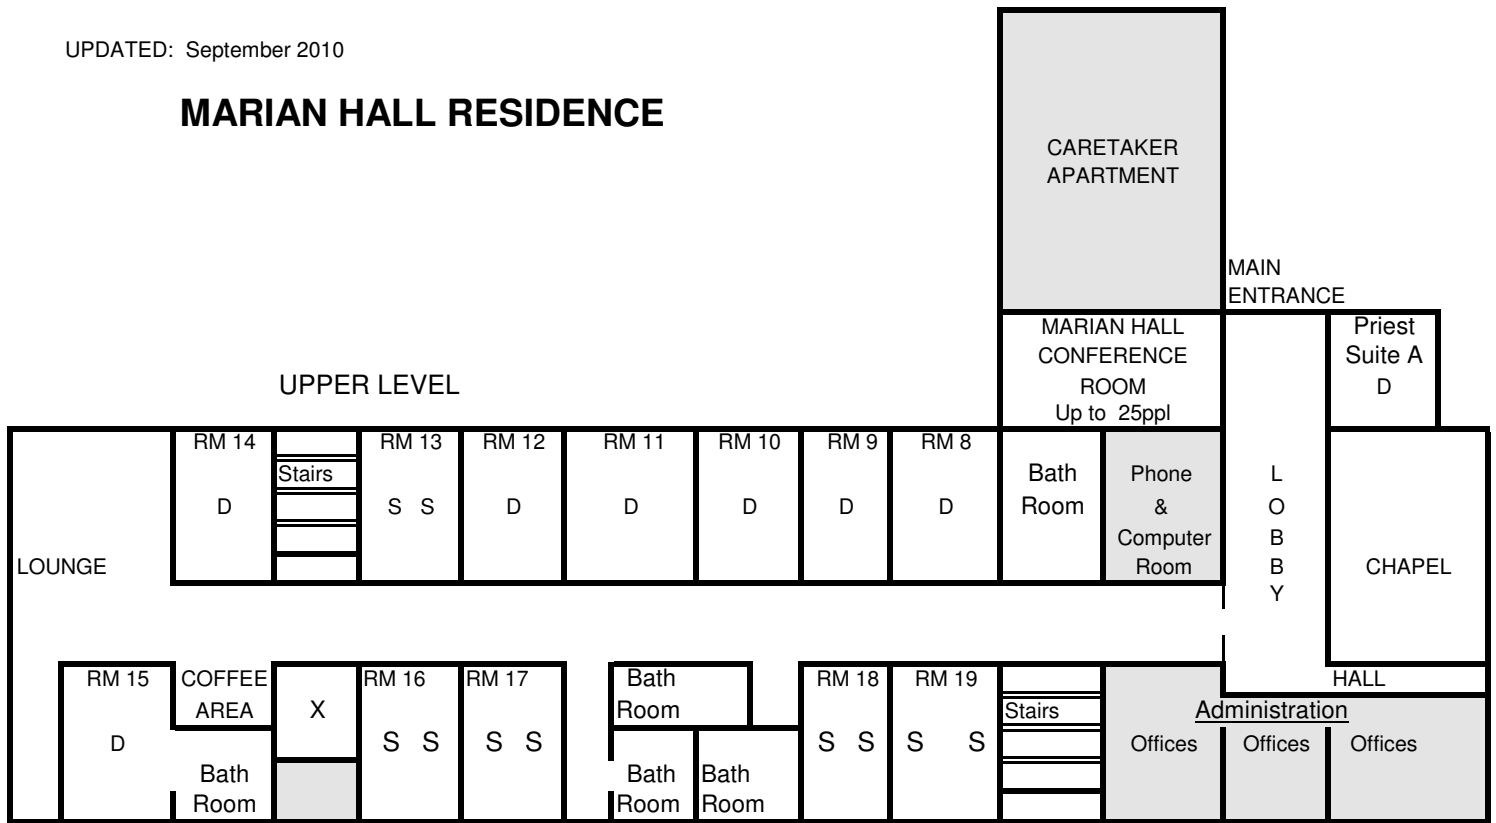

MARIAN HALL RESIDENCE

X = Powder Room

D = Double Bed TOTAL BEDS: 20 Total Double Beds: 10
 S = Single Bed TOTAL BEDROOMS: 15 Total Single Beds: 10

Please note:
Priest Suite A may or may not be assigned to this wing.
 If assigned to this wing:

D = Double Bed TOTAL BEDS: 21 Total Double Beds: 11
 S = Single Bed TOTAL BEDROOMS: 16 Total Single Beds: 10