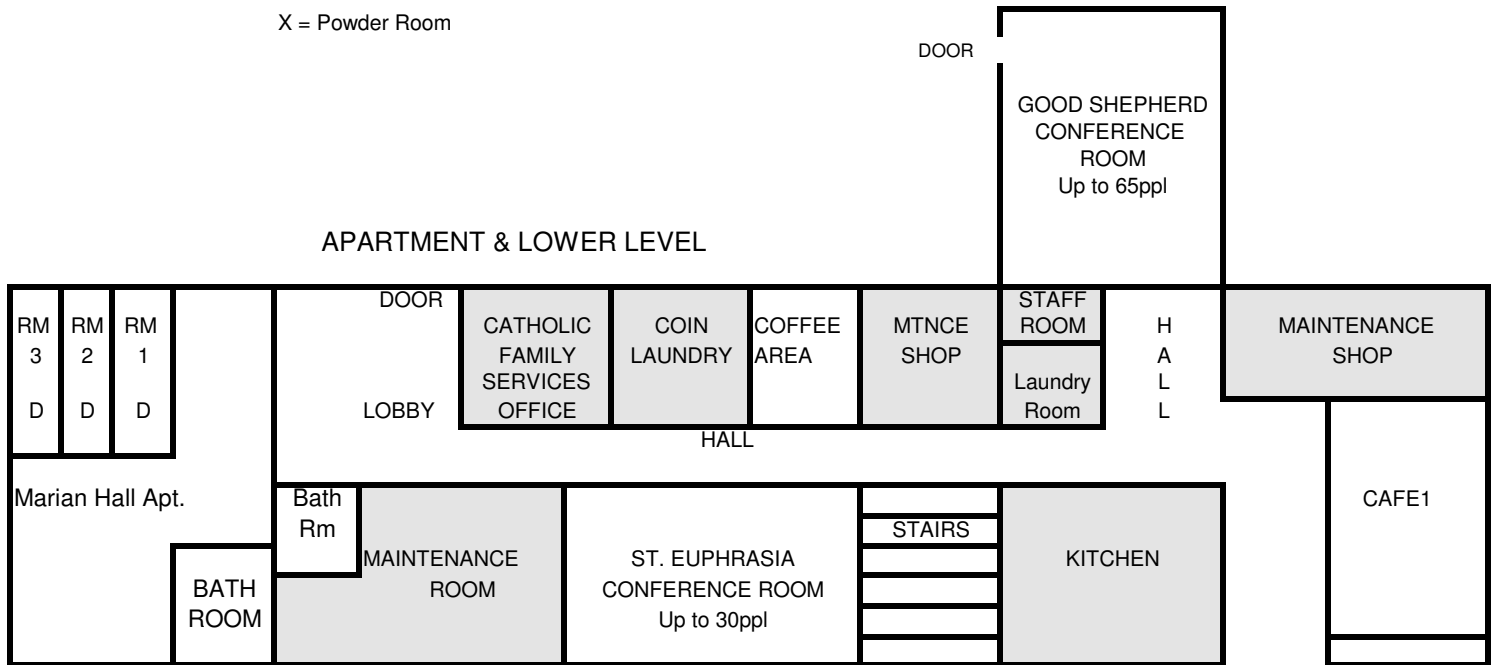

MARIAN HALL RESIDENCE

X = Powder Room

D = Double Bed TOTAL BEDS: 20 Total Double Beds: 10
 S = Single Bed TOTAL BEDROOMS: 15 Total Single Beds: 10

Please note:
Priest Suite A may or may not be assigned to this wing.
 If assigned to this wing:

D = Double Bed TOTAL BEDS: 21 Total Double Beds: 11
 S = Single Bed TOTAL BEDROOMS: 16 Total Single Beds: 10