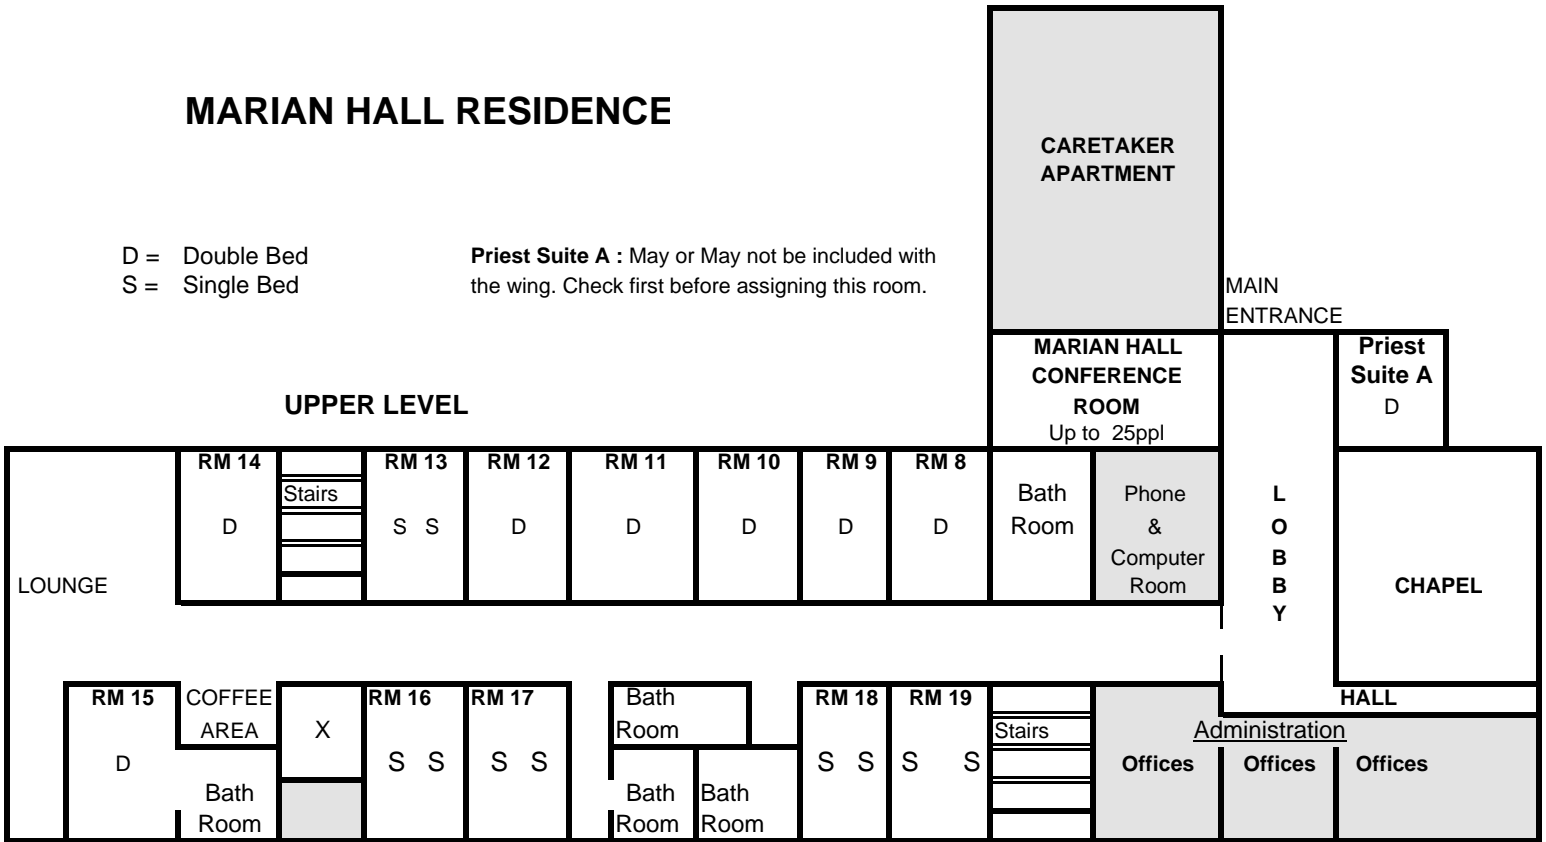

MARIAN HALL RESIDENCE

D = Double Bed
S = Single Bed

Priest Suite A : May or May not be included with the wing. Check first before assigning this room.

UPPER LEVEL

X = Powder Room

APARTMENT & LOWER LEVEL

UPDATED: APRIL 2010