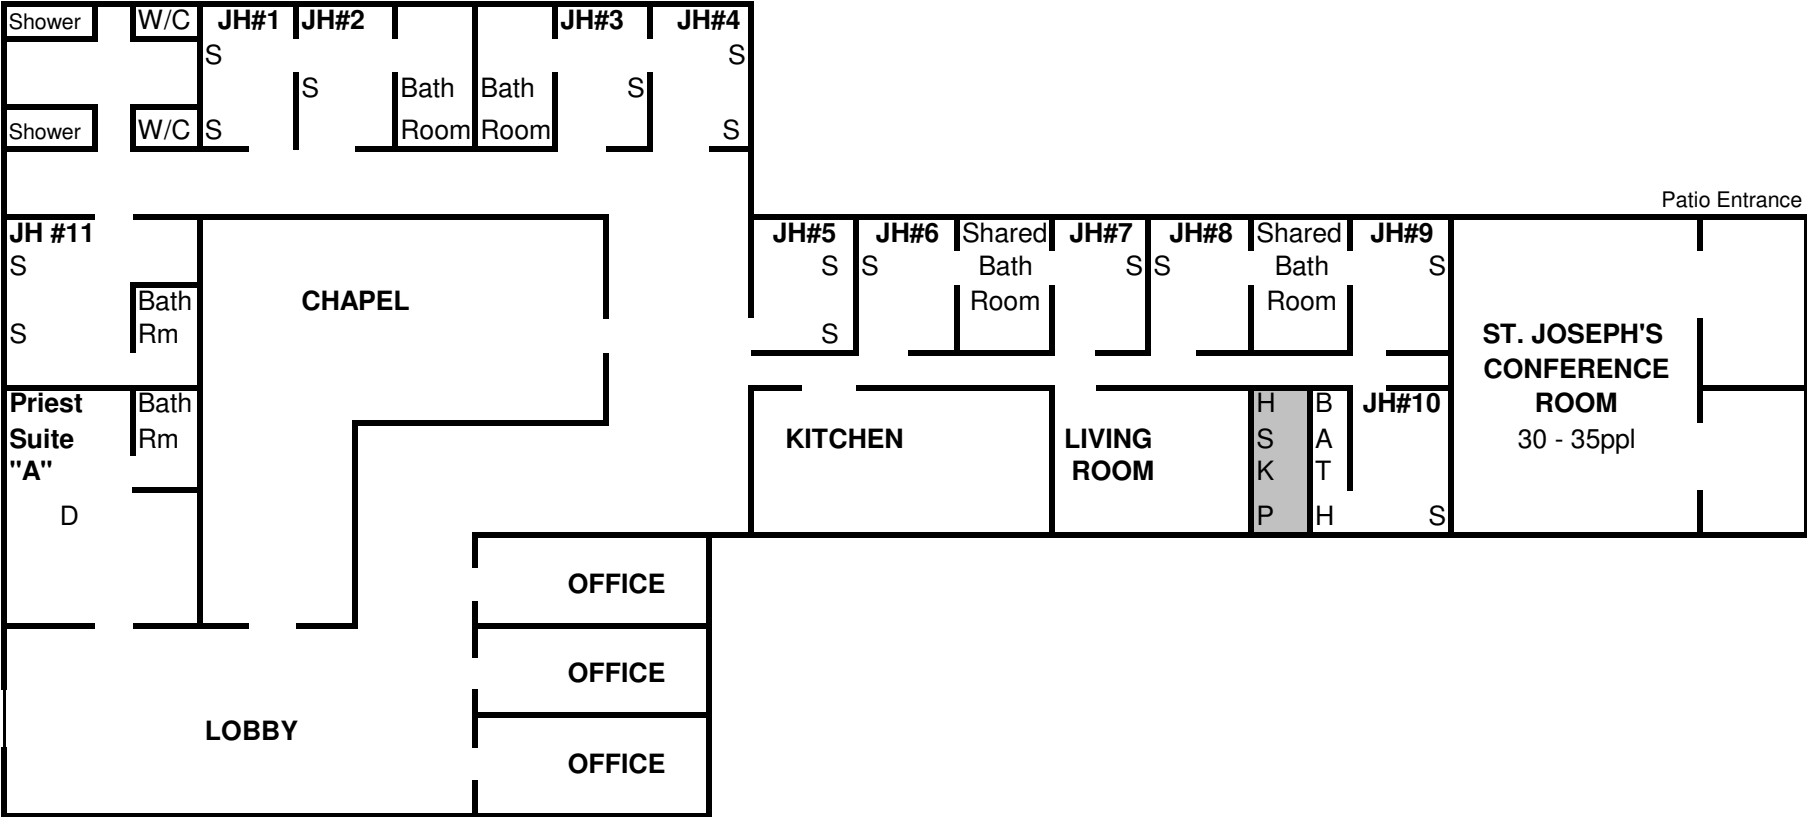

ST. JOSEPH'S RESIDENCE

Priest Suite A may or may not be assigned to this wing.
 Check first before assigning this room.

D = Double Bed
 S = Single Bed
 W/C = Washroom

Total Beds: 16
 Total Bedrooms: 12

Updated: November 2009